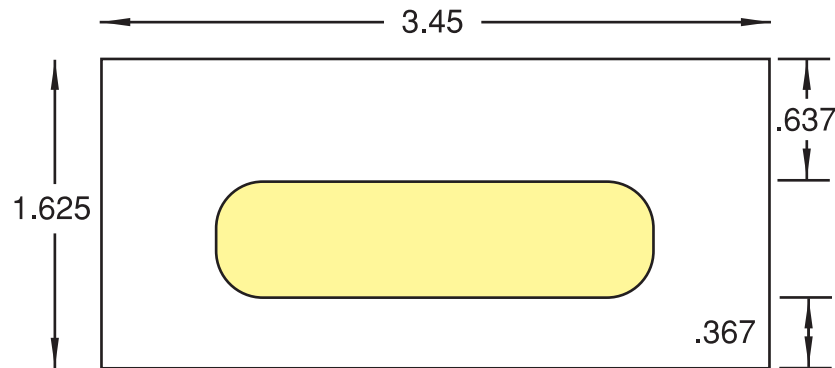

*\*make sure type is 1/8" away from all cutting edges*

**NOT TO SCALE**

299 Lesmill Rd.  
 Toronto, Ontario M3B 2V1  
 Local: (416) 445-2500  
 Toll Free: 1-800-55-RDRCD

**Joanne McQuhae**  
 PRODUCTION MANAGER